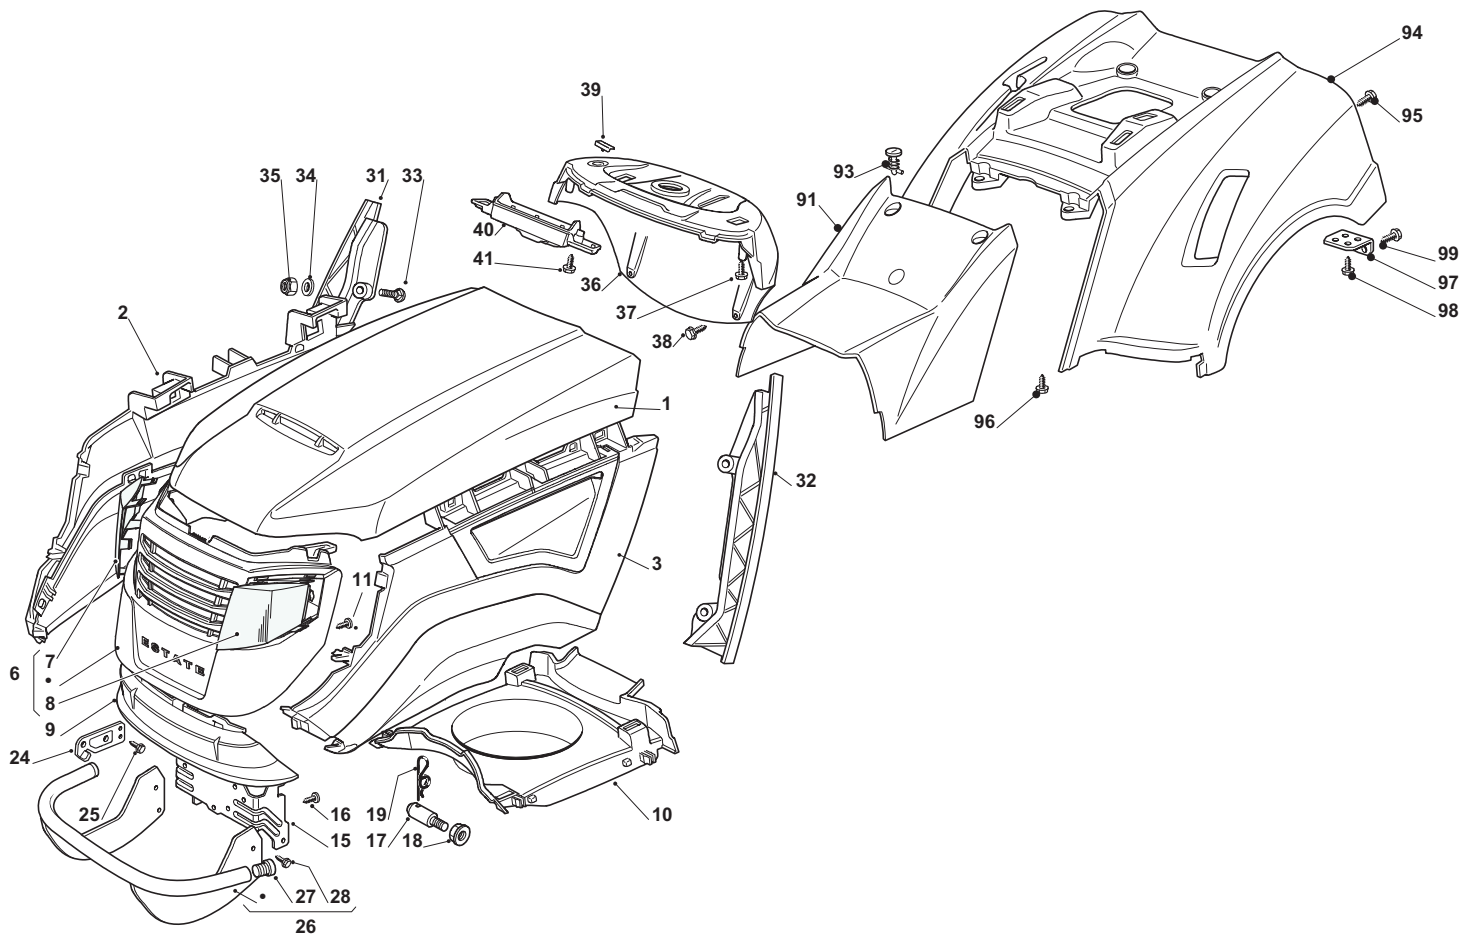

ESTATE SENATOR PRO HST

ESTATE SENATOR PRO HST

Pos. Fig.	Antal Quantity	Art No Part No	Benämning	Description	Anmärkning Notes
1	1	25076866/0	Upper Engine Hood, Yellow	Upper Engine Hood, Yellow	
2	1	382394611/0	Hood, Right	Hood, Right	
3	1	382394612/0	Hood, Left	Hood, Left	
6	1	82394610/0	Motorhuv	Grey Hood, Front	
7	1	25410876/0	Frontkåpa-hö	Right Grill	
8	1	25410877/0	Frontkåpa-vä	Left Grill	
9	1	25076865/0	Lower Grey Hood, Front	Lower Grey Hood, Front	
10	1	25108031/0	Inmatningstratt	Conveyor	
11	6	12735403/0	Skruv	Screw	
15	1	325774301/2	Motorhuv	Engine Hood Support	
16	5	12735403/0	Skruv	Screw	
17	2	125510079/1	Stift	Pin	
18	2	12293201/0	Mutter	Nut	
19	2	24487998/0	Låsnål	Cotter Pin	
24	2	325547159/1	Trombocyt	Plate	
25	4	12731580/0	Skruv	Screw	
26	1	82869027/0	Ljuddämparskydd	Muffler Protection	
27	2	18737860/0	Plugg	Cap	
28	4	12734995/0	Skruv	Screw	
31	1	25599012/0	Instrumentbrädal-hö Stöd	Right Dashboard Supp.	
32	1	25599013/0	Instrumentbrädal-vä Stöd	Left Dashboard Supp.	
33	4	12815221/0	Skruv	Screw	
34	4	12521330/0	Bricka	Washer	
35	4	12154510/0	Mutter	Nut	
36	1	325120188/2	Instrumentbräda svart	Dashboard	
37	2	12728440/0	Skruv	Screw	
38	2	12735402/0	Skruv	Screw	
39	2	25260000/0	Hylsa	Grommet	
40	1	25600074/0	Skydd-Röd	Card Protection	
41	2	12735402/0	Skruv	Screw	
51	1	25961212/0	Rott	Steering Wheel	
52	1	325580500/0	Lock	Cap	
53	1	12620299/0	Stift	Pin	
91	1	325110365/0	Kåpa-gul	Cover, Yellow	
93	2	125580020/2	Stift	Pivot	
94	1	25110323/0	Wheels Cover Yellow	Wheels Cover Yellow	
95	4	12735402/0	Skruv	Screw	
96	2	12735402/0	Skruv	Screw	
97	2	25755041/0	Fästvinkel	Bracket	
98	4	12728686/0	Skruv	Screw	
99	2	12735110/0	Skruv	Screw