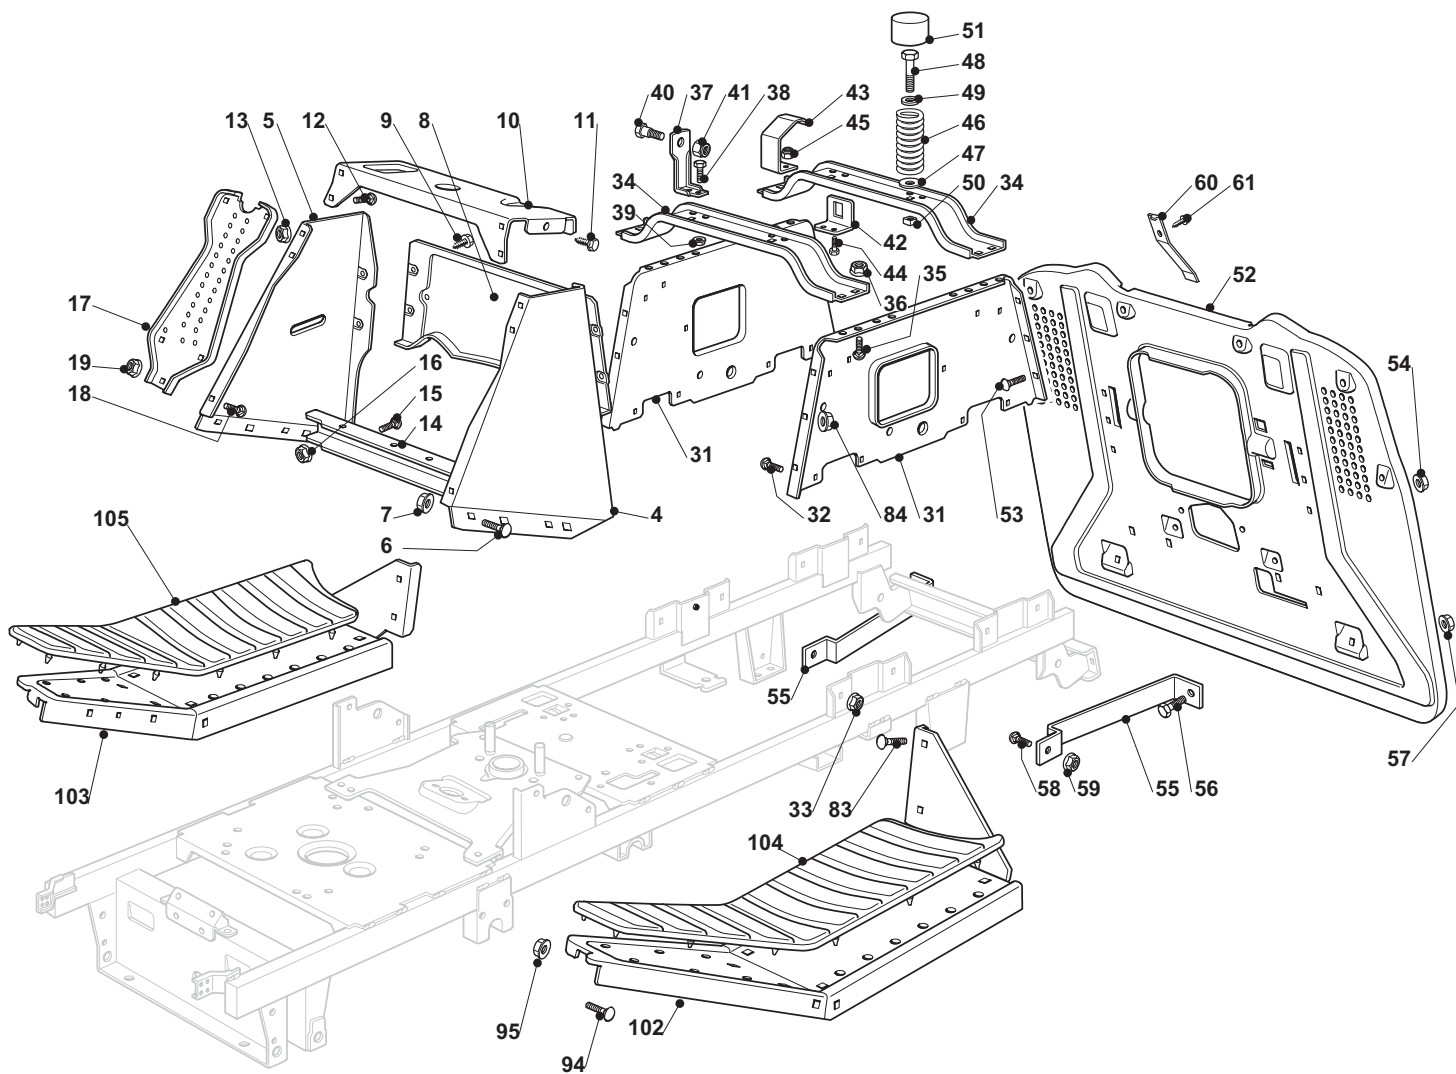

ESTATE SENATOR PRO HST

ESTATE SENATOR PRO HST

Pos. Fig.	Antal Quantity	Art No Part No	Benämning	Description	Anmärkning Notes
4	1	325785243/1	Instrumentbräda-vä Stöd	Left Dashboard Supp.	
5	1	25785245/0	Instrumentbräda-hö Stöd	Right Dashboard Supp.	
6	4	12818690/0	Skruv	Screw	
7	4	12293201/0	Mutter	Nut	
8	1	382785151/1	Rear Dashboard Supp	Rear Dashboard Supp	
9	4	12735110/0	Skruv	Screw	
10	1	25785255/0	Central Dashboard Supp	Central Dashboard Supp	
11	2	12735110/0	Skruv	Screw	
12	4	12815200/0	Skruv	Screw	
13	4	12292102/0	Mutter	Nut	
14	1	25785241/0	Stöd	Support	
15	2	12815200/0	Skruv	Screw	
16	2	12292102/0	Mutter	Nut	
17	2	382785153/1	Front Dashboard Supp	Front Dashboard Supp	
18	2	12815200/0	Skruv	Screw	
19	2	12292102/0	Mutter	Nut	
31	2	325785249/1	Seat Support	Seat Support	
32	8	12815200/0	Skruv	Screw	
33	8	12292102/0	Mutter	Nut	
34	2	325785257/1	Seat Support	Seat Support	
35	8	12818690/0	Skruv	Screw	
36	8	12293201/0	Mutter	Nut	
37	2	25755039/0	Fästvinkel	Bracket	
38	4	12792611/0	Skruv	Screw	
39	4	12293201/0	Mutter	Nut	
40	2	22524970/2	Stift	Pin	
41	2	12155010/0	Mutter	Nut	
42	1	25755043/0	Fästvinkel	Bracket	
43	1	25430253/0	Fjäder	Spring	
44	2	12789000/0	Skruv	Screw	
45	2	12154330/0	Mutter	Nut	
46	2	125430257/1	Fjäder	Spring	
47	2	12523070/0	Bricka	Washer	
48	2	12760515/0	Skruv	Screw	
49	2	22671653/0	Bricka	Washer	
50	2	12360425/0	Mutter	Nut	
51	2	25122000/2	Styrning	Hood	
52	1	382547041/1	Tavla	Plate	
53	6	12792611/0	Skruv	Screw	
54	6	12293201/0	Mutter	Nut	
55	2	25650119/0	Reduktion	Plate Stiffening	
56	2	12792611/0	Skruv	Screw	
57	2	12293201/0	Mutter	Nut	
58	2	12818690/0	Skruv	Screw	
59	2	12293201/0	Mutter	Nut	
60	1	27430554/0	Fjäder	Spring	
61	1	12735110/0	Skruv	Screw	
83	4	12792611/0	Skruv	Screw	
84	4	12293201/0	Mutter	Nut	
94	4	12815200/0	Skruv	Screw	
95	4	12292102/0	Mutter	Nut	
102	1	382510083/0	Fotsteg-Vä Stöd	Left Footboard Support	
103	1	382510081/0	Fotsteg-hö Stöd	Right Footboard Support	
104	1	25110327/0	Fotsteg-Vä täcka	Left Footboard Cover	
105	1	25110326/0	Fotsteg-hö täcka	Right Footboard Cover