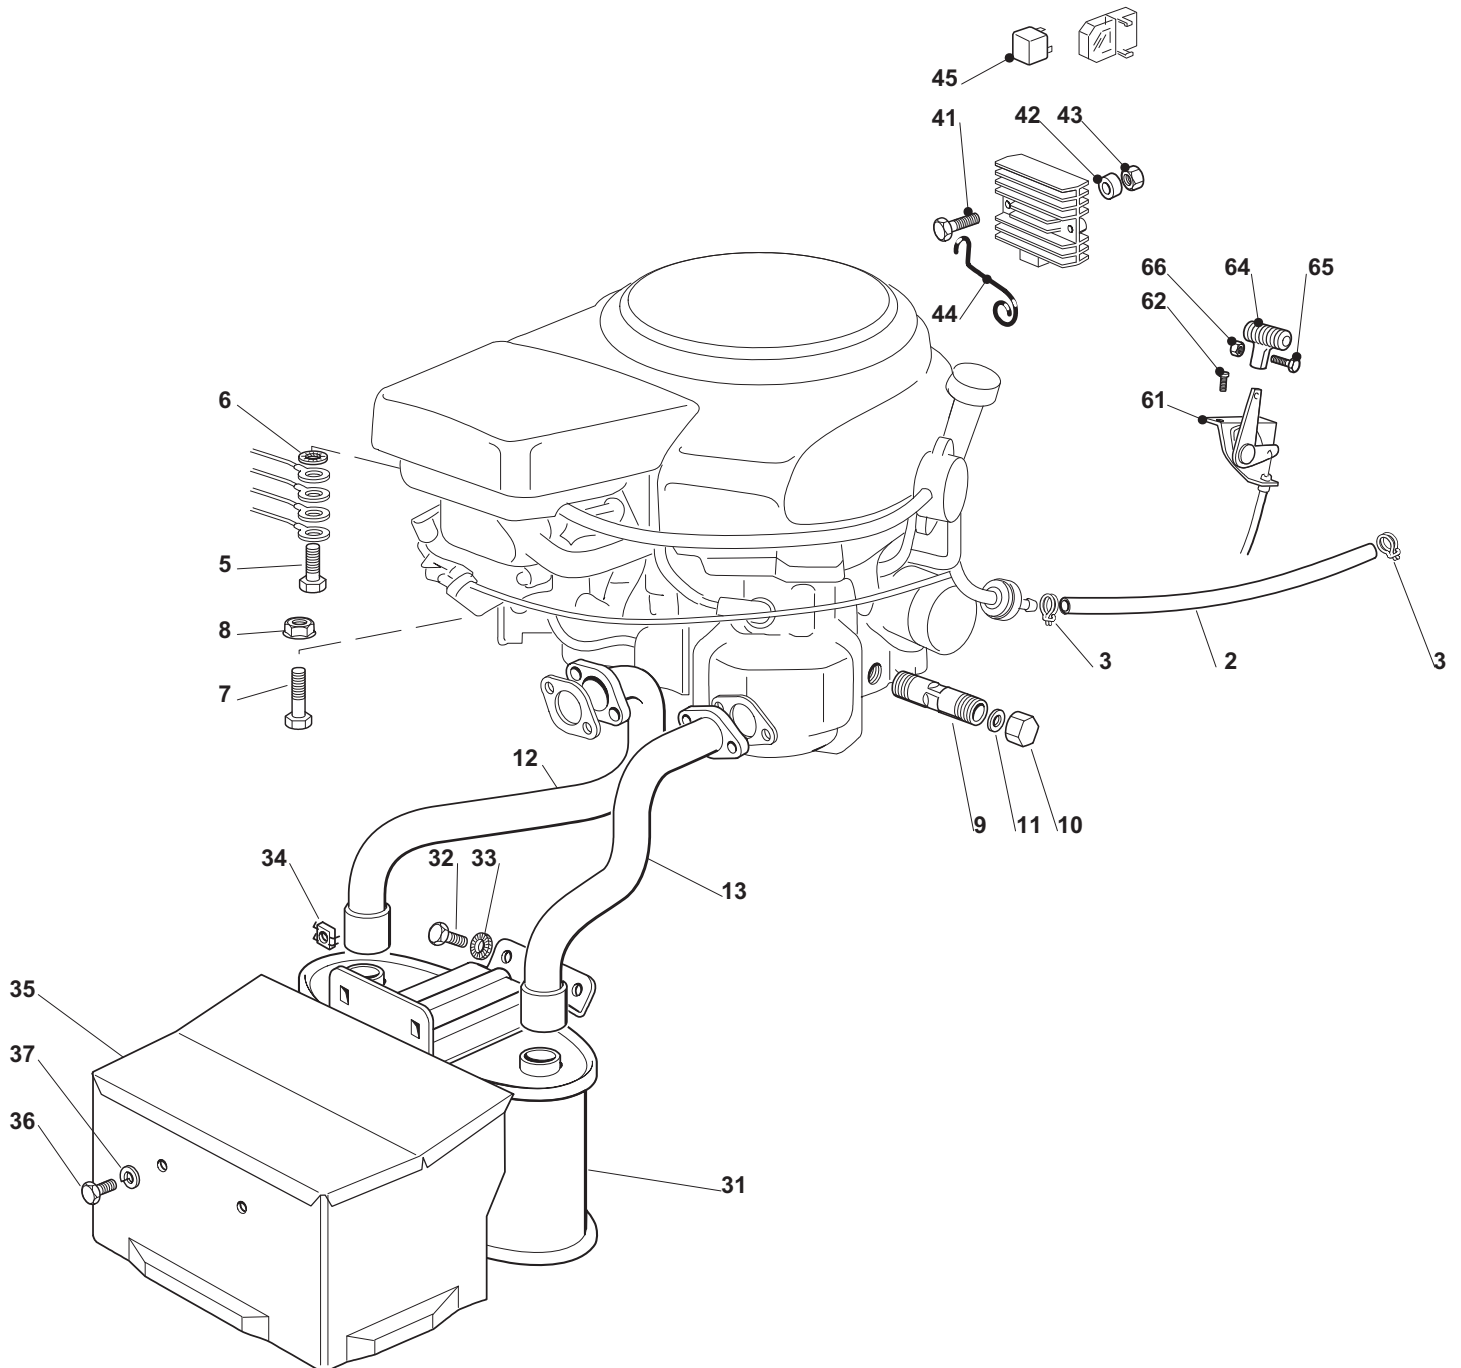

ESTATE SENATOR PRO HST

ESTATE SENATOR PRO HST

Pos. Fig.	Antal Quantity	Art No Part No	Benämning	Description	Anmärkning Notes
2	1	25869057/0	Vevstake	Connecting Tube (1000 Mm)	
3	2	18375051/1	Slangklämma	Fair Led	
5	1	12735599/0	Skruv	Screw	
6	1	12540260/0	Bricka	Washer	
7	4	12691115/0	Skruv	Left Screw	
8	4	12154210/0	Mutter	Nut	
9	1	125598052/1	Oil Discharge Extension	Oil Discharge Extension	
9	1	25598052/0	Oil Discharge Extension	Oil Discharge Extension	
10	1	18737849/0	Lock	Oil Cap	
11	1	18401001/1	Tätningring	Oil Seal	
12	1	18738221/0	Avgasrör	Exhaust Right Tube	
13	1	18738222/0	Avgasrör	Exhaust Left Tube	
31	1	82750003/0	Ljuddämpare	Muffler	
32	2	12793102/0	Skruv	Screw	
33	2	12540260/0	Bricka	Washer	
34	2	12360425/0	Mutter	Nut	
35	1	82598005/2	Skydd	Guard	
36	2	12792611/0	Skruv	Screw	
37	2	12583500/0	Bricka	Grower	
41	2	12815221/0	Skruv	Screw	
42	2	22170950/0	Distans	R Spacer	
43	2	12292102/0	Mutter	Nut	
44	1	27430561/0	Fjäder	Spring	
45	1	33567000/0	Relay	Relay	
61	1	82000200/1	Gasreglage	Accelerator	
62	2	125943012/0	Skruv	Screw	
64	1	25394501/0	Knopp	Knob	
65	1	12726388/0	Stift	Screw	
66	1	12290800/0	Mutter	Nut